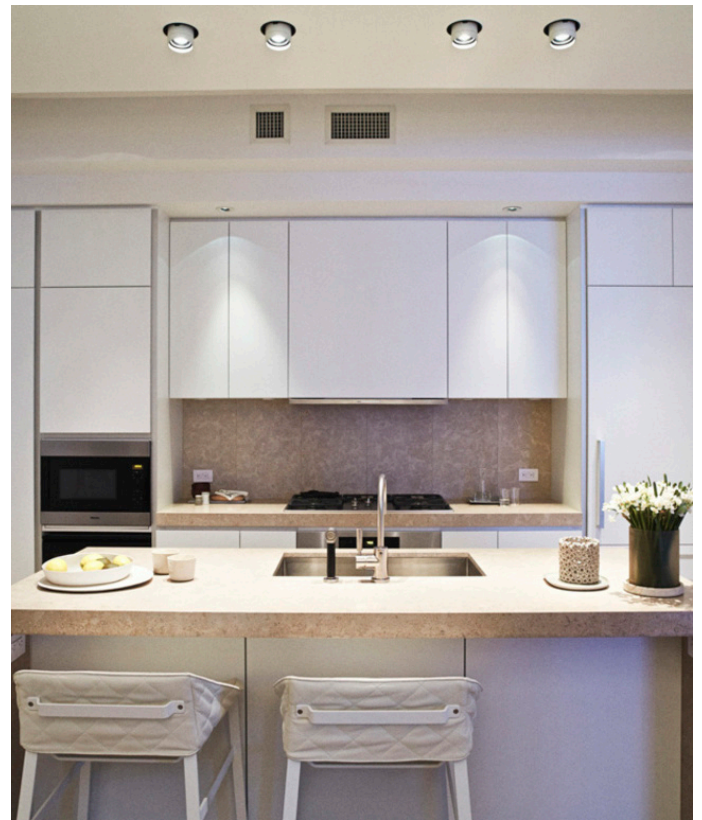

By Kelsey Keith

Flooring is 8" wide oak plank floors from Piet Boon flooring by Solid-floor.

Each bathroom in Huys is decked out in Chambolle stone slab, from flooring to countertop to wall tiles. Piet Boon-designed lighting illuminates a Duravit sink, Dornbracht fixtures in matte platinum, and a Kaldewei soaking tub. The floors are equipped with radiant heating by NuHeat.

Piet Boon designed the leather banquette shown here specifically for his Huys project. For more on Boon's furniture design, visit the first-floor gallery at 404 Park Avenue South. The ceilings are 11'5" tall and feature original beams that have been painted over in a cool white.

The kitchen of model unit 6C at Huys, 404 Park Avenue South, designed by Piet Boon with Karin Meyn. The kitchen sports white lacquer cabinetry by Bulthaup with a Chambolle marble countertop, Dornbracht fixtures, and Miele appliances.